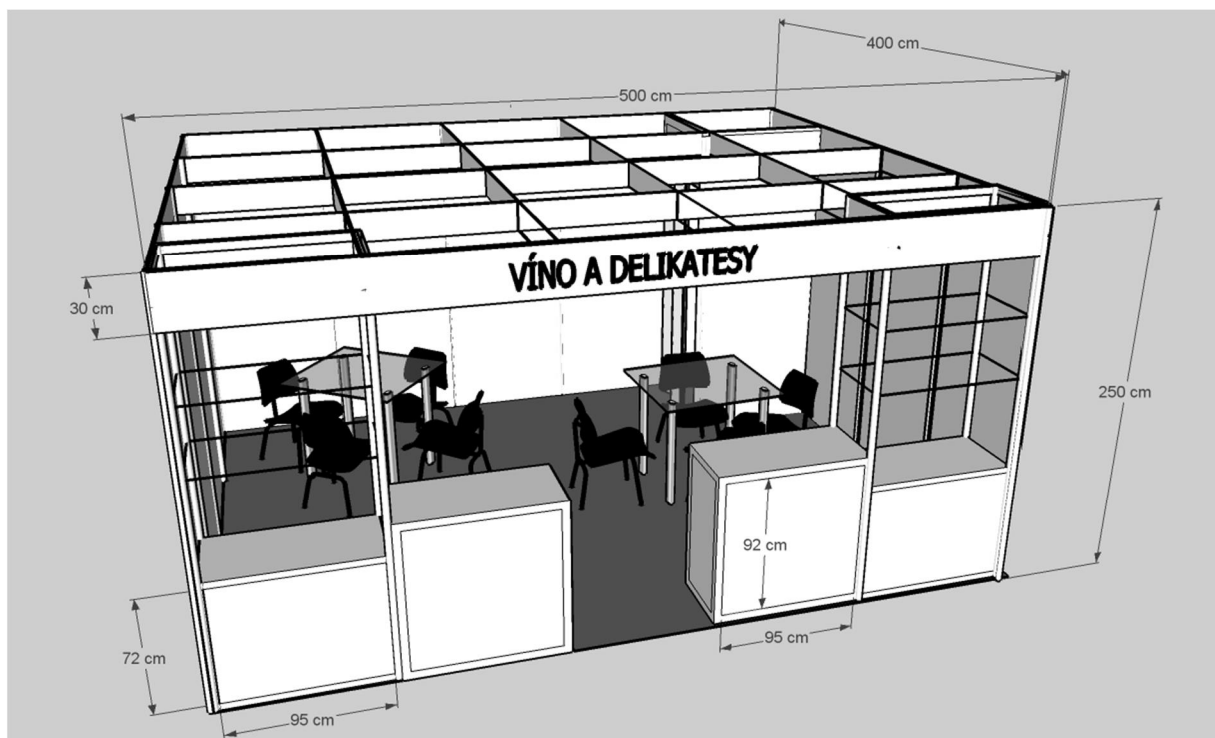

Classical-stand Ě 2 variants:

1. Classical-stand 20 m2 ROW
2. Classical-stand 20 m2 CORNER

1. Classical-stand 20 m2 ROW, price 2 396 EUR

Includes: space 20 m2 row, walls of the stand 5 x 4 m, 2x desks 50 x 100 cm, 2x glass show cases 100 x 50 x 250 cm, 2x table + 8 chairs, carpet, refrigerator + electricity socket 500 W, store room, 8 exhibitor passes, inscription on the collar-frieze up to 18 letters in black plus color logo free of charge.

2. Classical-stand 20 m2 CORNER, price 2 620 EUR (including additional fee for corner 224 EUR)

Includes: space 20 m2 corner, walls of the stand 5 x 4 m, 2x desks 50 x 100 cm, 2x glass show cases 100 x 50 x 250 cm, 2x table + 8 chairs, carpet, refrigerator + electricity socket 500 W, store room, 8 exhibitor passes, 2x inscription on the collar-frieze up to 18 letters in black plus color logo free of charge.