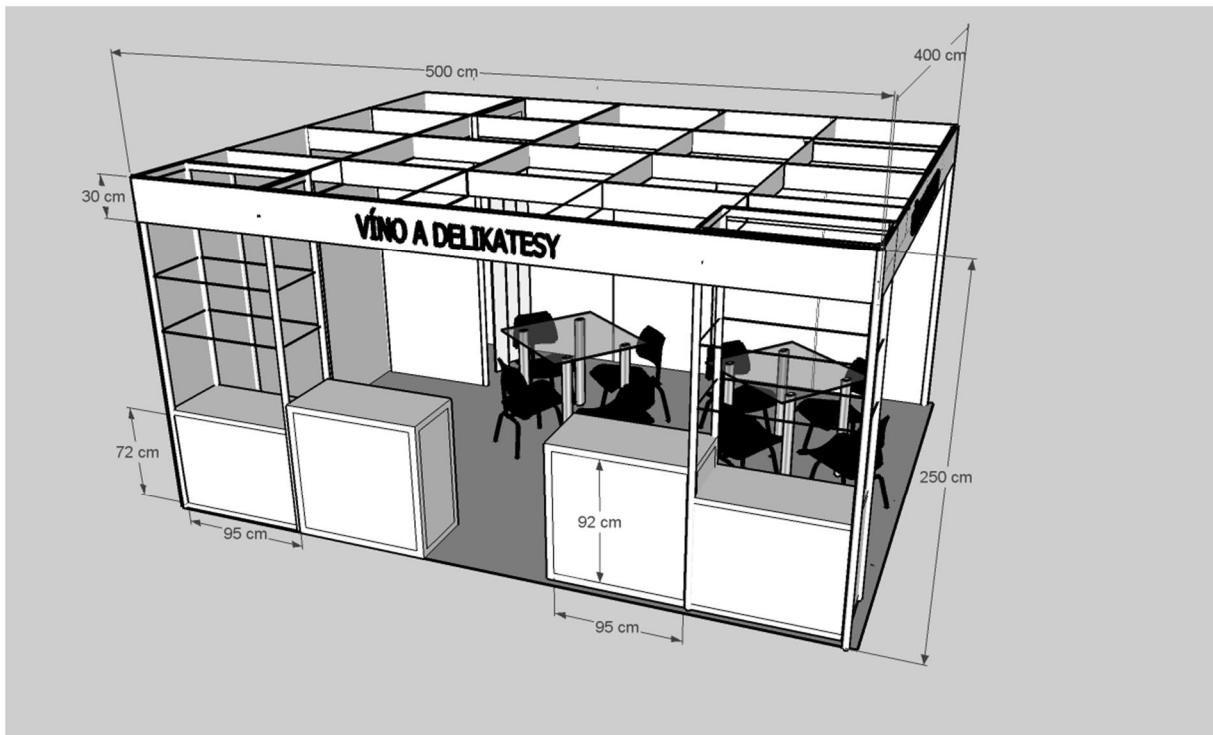

Classical-stand Ě 2 variants:

1. Classical-stand 20 m2 ROW
2. Classical-stand 20 m2 CORNER

1. Classical-stand 20 m2 ROW, price 2 396 EUR

Includes: space 20 m2 row, walls of the stand 5 x 4 m, 2x desks 50 x 100 cm, 2x glass show cases 100 x 50 x 250 cm, 2x table + 8 chairs, carpet, refrigerator + electricity socket 500 W, store room, 8 exhibitor passes, inscription on the collar-frieze up to 18 letters in black plus color logo free of charge.

2. Classical-stand 20 m2 CORNER, price 2 620 EUR (including additional fee for corner 224 EUR)

Includes: space 20 m2 corner, walls of the stand 5 x 4 m, 2x desks 50 x 100 cm, 2x glass show cases 100 x 50 x 250 cm, 2x table + 8 chairs, carpet, refrigerator + electricity socket 500 W, store room, 8 exhibitor passes, 2x inscription on the collar-frieze up to 18 letters in black plus color logo free of charge.