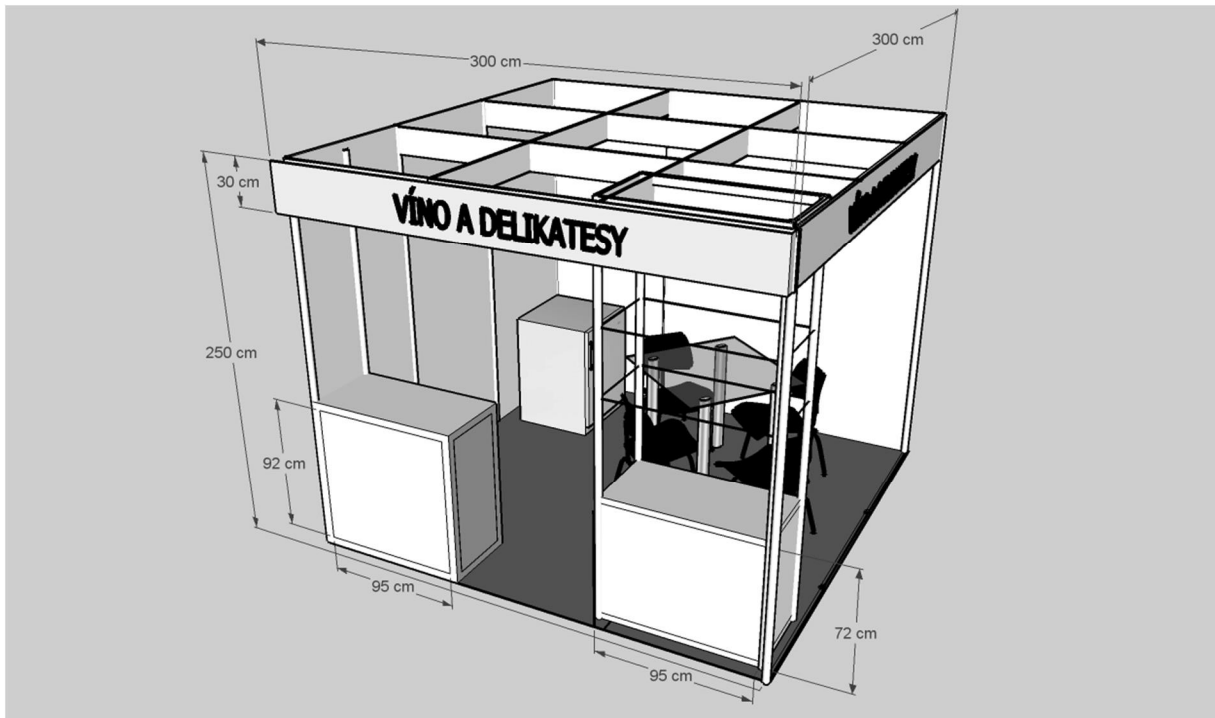

## Mini-stand Ě 2 variants:

1. Mini-stand 9 m2 ROW
2. Mini-stand 9 m2 CORNER

### 1. Mini-stand 9 m2 ROW, price 1 196 EUR

**Includes:** space 9 m2 row, walls of the stand 3 x 3 m, 1x desk 50 x 100 cm, 1x glass show case 100 x 50 x 250 cm, table + 4 chairs, carpet, refrigerator + electricity socket 500 W, 3 exhibitor passes, inscription on the collar-frieze up to 18 letters (without logo) in black color free of charge.

**2. Mini-stand 9 m2 CORNER, price 1 340 EUR (including additional fee for corner 144 EUR)**

**Includes:** space 9 m2 corner, walls of the stand 3 x 3 m, 1x desk 50 x 100 cm, 1x glass show case 100 x 50 x 250 cm, table + 4 chairs, carpet, refrigerator + electricity socket 500 W, 3 exhibitor passes, 2x inscription on the collar-frieze up to 18 letters (without logo) in black color free of charge.