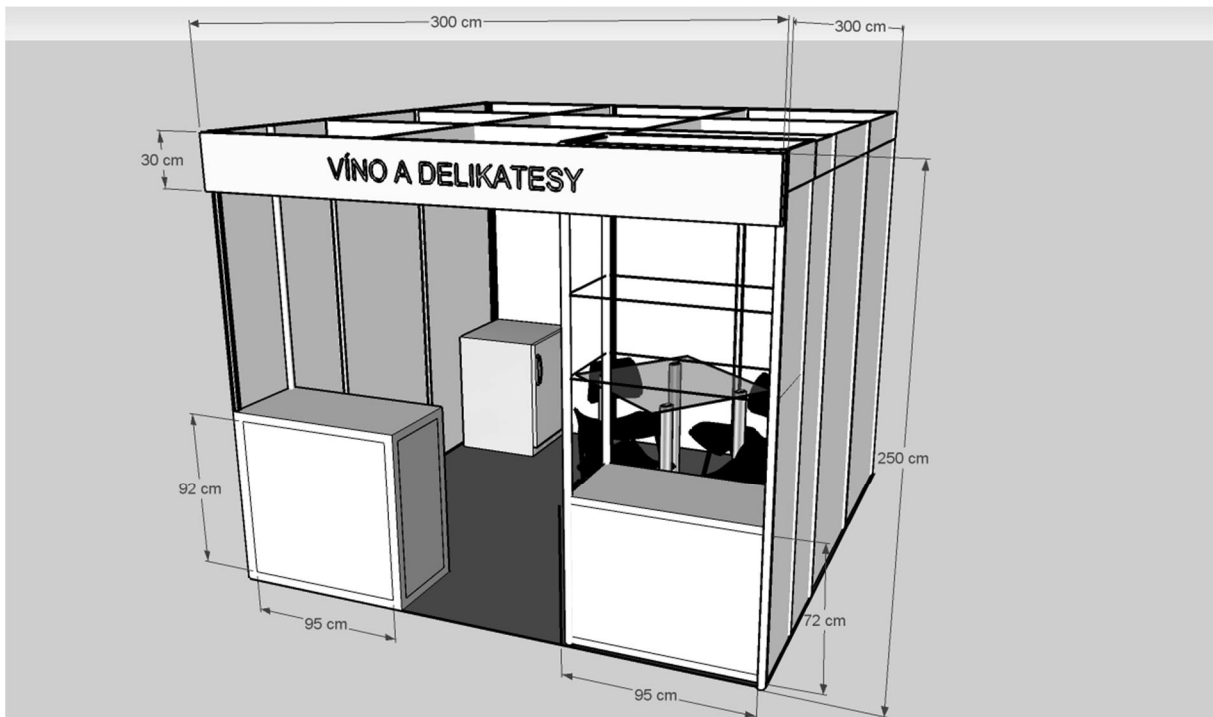

## Mini-stand Ě 2 variants:

1. Mini-stand 9 m2 ROW
2. Mini-stand 9 m2 CORNER

### 1. Mini-stand 9 m2 ROW, price 1 196 EUR

**Includes:** space 9 m2 row, walls of the stand 3 x 3 m, 1x desk 50 x 100 cm, 1x glass show case 100 x 50 x 250 cm, table + 4 chairs, carpet, refrigerator + electricity socket 500 W, 3 exhibitor passes, inscription on the collar-frieze up to 18 letters (without logo) in black color free of charge.

**2. Mini-stand 9 m2 CORNER, price 1 340 EUR (including additional fee for corner 144 EUR)**

**Includes:** space 9 m2 corner, walls of the stand 3 x 3 m, 1x desk 50 x 100 cm, 1x glass show case 100 x 50 x 250 cm, table + 4 chairs, carpet, refrigerator + electricity socket 500 W, 3 exhibitor passes, 2x inscription on the collar-frieze up to 18 letters (without logo) in black color free of charge.