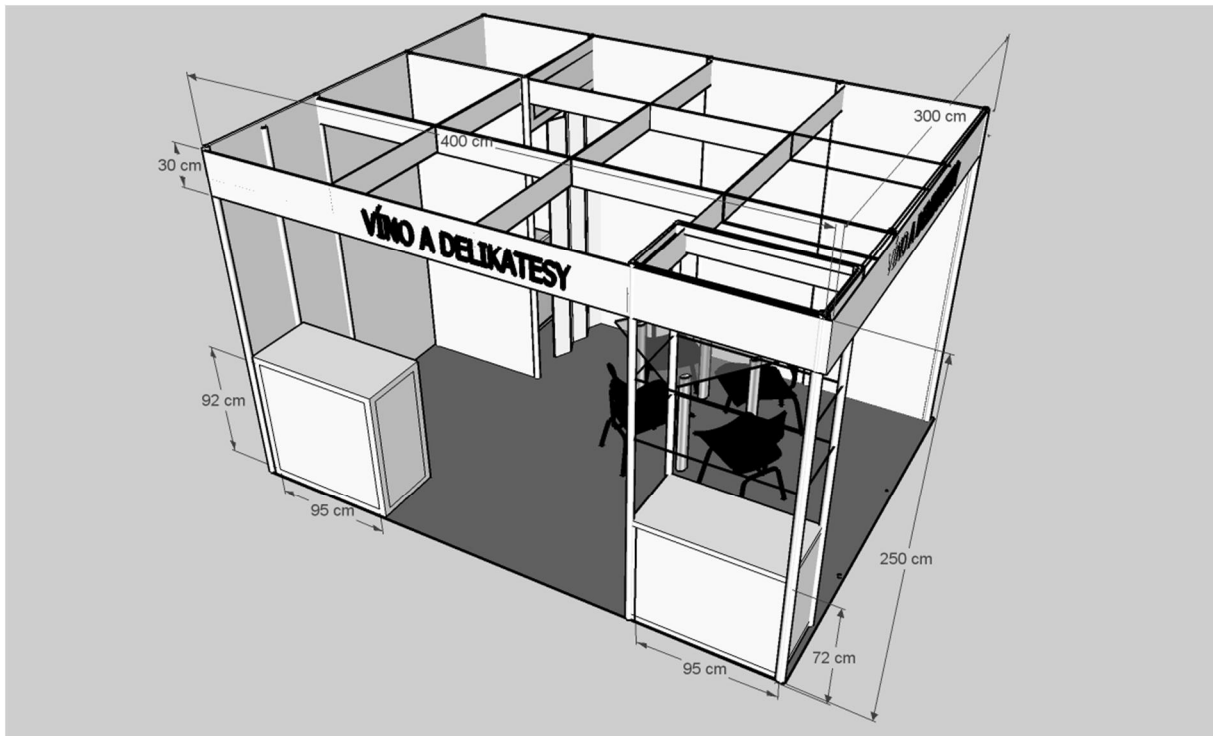

Standard-stand Ě 2 variants:

1. Standard-stand 12 m2 ROW
2. Standard-stand 12 m2 CORNER

1. Standard-stand 12 m2 ROW, price 1 596 EUR

Includes: space 12 m2 row, walls of the stand 4 x 3 m, 1x desk 50 x 100 cm, 1x glass show case 100 x 50 x 250 cm, table + 4 chairs, carpet, refrigerator + electricity socket 500 W, store room, 4 exhibitor passes, inscription on the collar-frieze up to 18 letters (without logo) in black color free of charge.

2. Standard-stand 12 m2 CORNER, price 1 780 EUR (including additional fee for corner 184 EUR)

Includes: space 12 m2 corner, walls of the stand 4 x 3 m, 1x desk 50 x 100 cm, 1x glass show case 100 x 50 x 250 cm, table + 4 chairs, carpet, refrigerator + electricity socket 500 W, store room, 4 exhibitor passes, 2x inscription on the collar-frieze up to 18 letters (without logo) in black color free of charge.