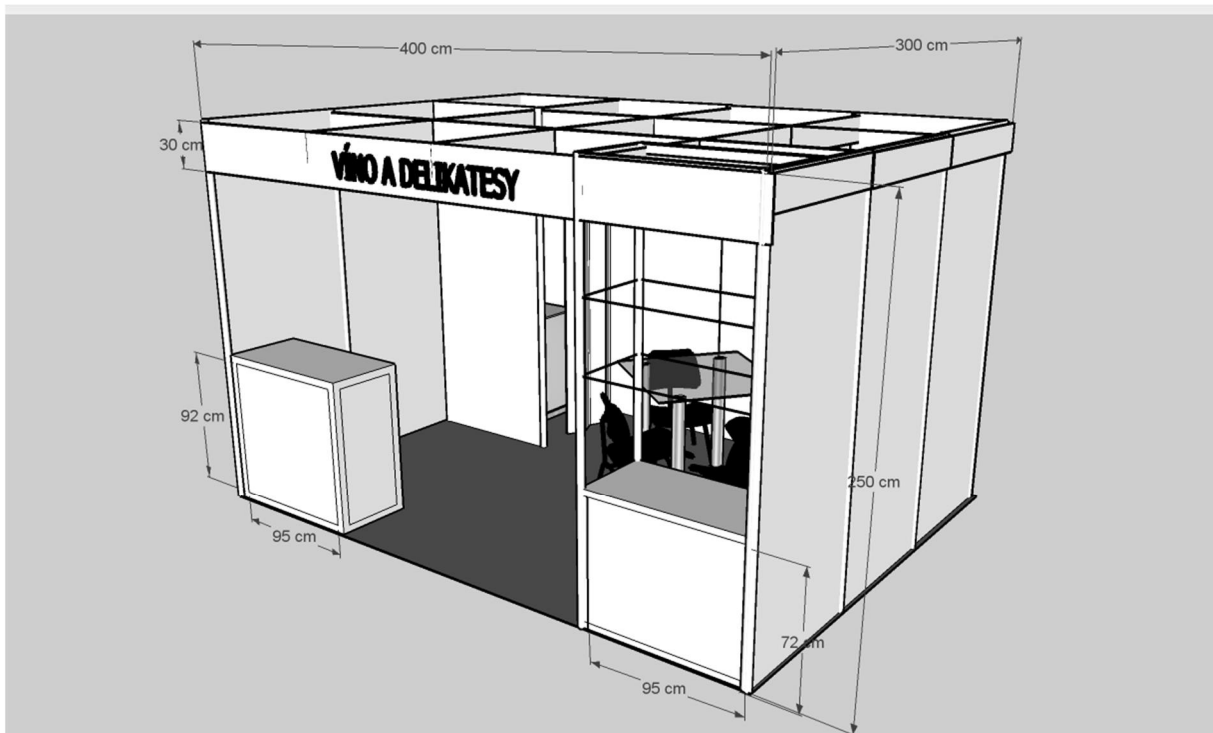

Standard-stand Ě 2 variants:

1. Standard-stand 12 m2 ROW
2. Standard-stand 12 m2 CORNER

1. Standard-stand 12 m2 ROW, price 1 596 EUR

Includes: space 12 m2 row, walls of the stand 4 x 3 m, 1x desk 50 x 100 cm, 1x glass show case 100 x 50 x 250 cm, table + 4 chairs, carpet, refrigerator + electricity socket 500 W, store room, 4 exhibitor passes, inscription on the collar-frieze up to 18 letters (without logo) in black color free of charge.

2. Standard-stand 12 m2 CORNER, price 1 780 EUR (including additional fee for corner 184 EUR)

Includes: space 12 m2 corner, walls of the stand 4 x 3 m, 1x desk 50 x 100 cm, 1x glass show case 100 x 50 x 250 cm, table + 4 chairs, carpet, refrigerator + electricity socket 500 W, store room, 4 exhibitor passes, 2x inscription on the collar-frieze up to 18 letters (without logo) in black color free of charge.